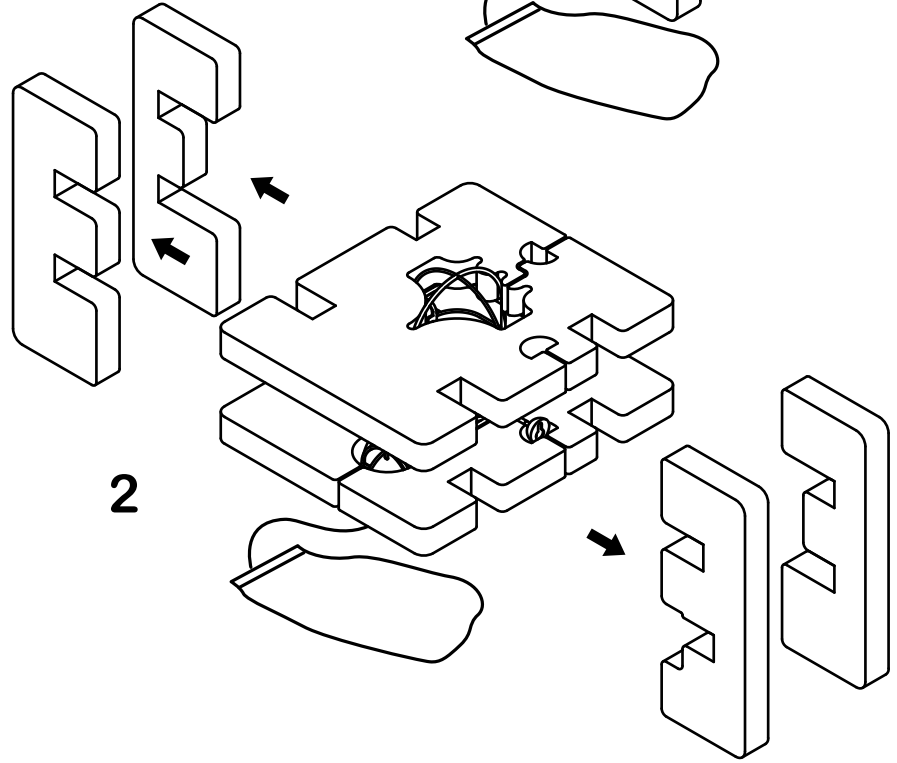

CMYK corner

cyan magenta yellow corner light

Dennis Parren

7

8

Dimmable	No
Power consumption	3 x 3 watt
Input voltage	AC100-240V 50/60Hz
Red Led	120 lumen
Green Led	170 lumen
Blue Led	50 lumen
Warranty	1 year