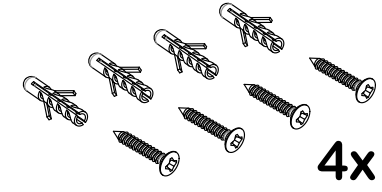

CMYK corner

cyan magenta yellow corner light

Dennis Parren

7

8

Dimmable	No
Power consumption	3 x 3 watt
Input voltage	AC100-240V 50/60Hz
Red Led	120 lumen
Green Led	170 lumen
Blue Led	50 lumen
Warranty	1 year