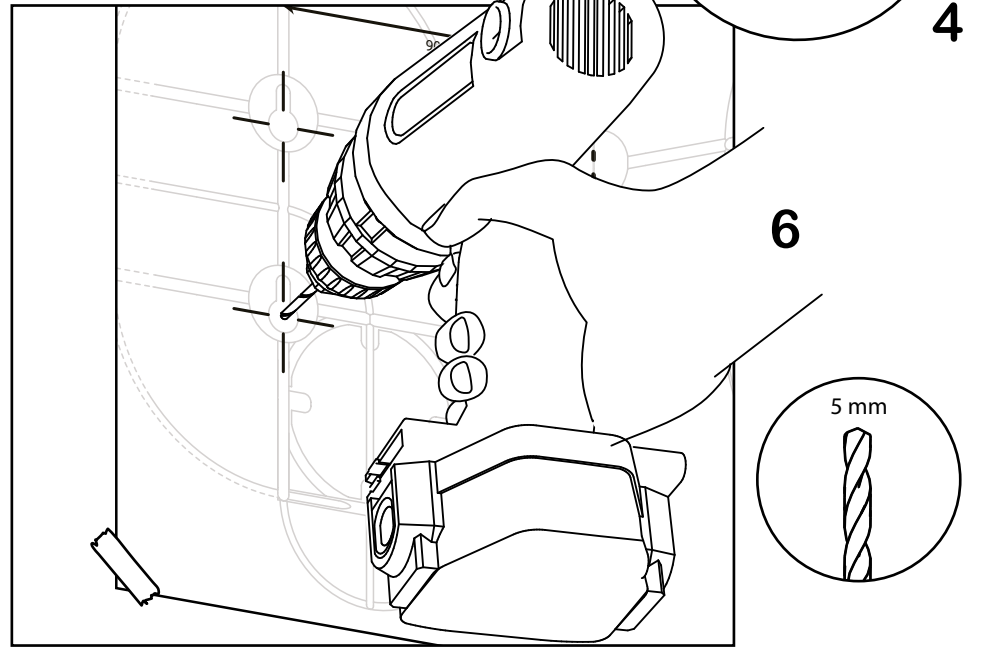

CMYK corner

cyan magenta yellow corner light

Dennis Parren

7

8

Dimmable	No
Power consumption	3 x 3 watt
Input voltage	AC100-240V 50/60Hz
Red Led	120 lumen
Green Led	170 lumen
Blue Led	50 lumen
Warranty	1 year