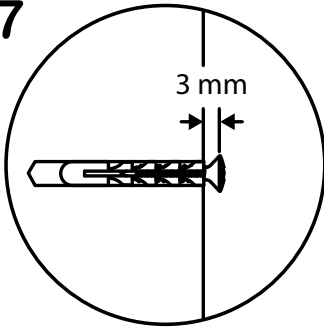

CMYK corner

cyan magenta yellow corner light

Dennis Parren

7

8

Dimmable	No
Power consumption	3 x 3 watt
Input voltage	AC100-240V 50/60Hz
Red Led	120 lumen
Green Led	170 lumen
Blue Led	50 lumen
Warranty	1 year