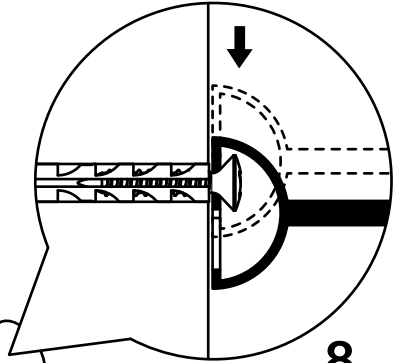

CMYK corner

cyan magenta yellow corner light

Dennis Parren

7

8

Dimmable	No
Power consumption	3 x 3 watt
Input voltage	AC100-240V 50/60Hz
Red Led	120 lumen
Green Led	170 lumen
Blue Led	50 lumen
Warranty	1 year