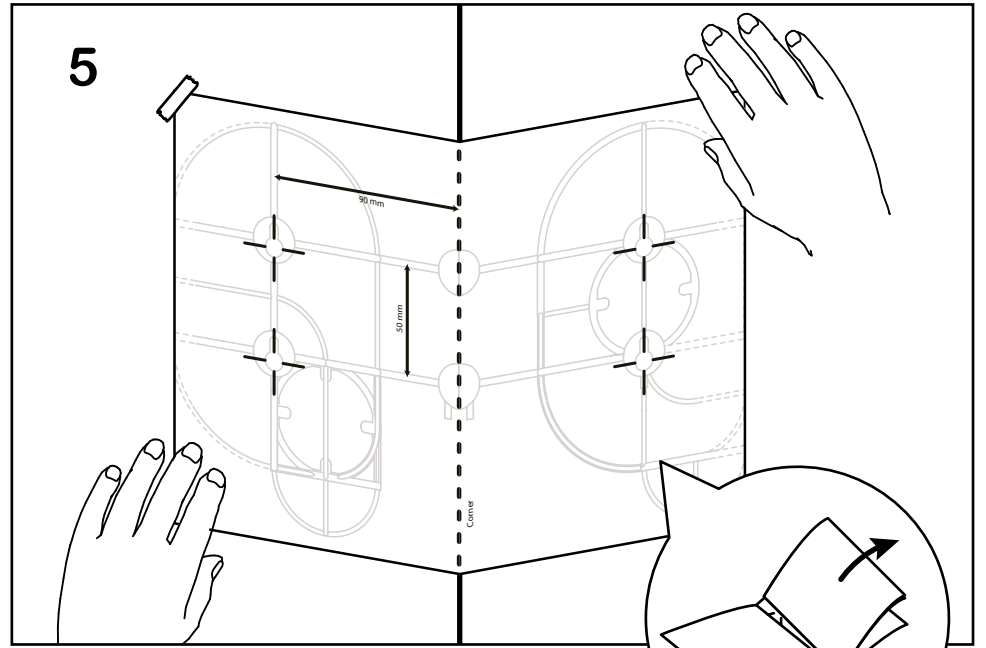

CMYK corner

cyan magenta yellow corner light

Dennis Parren

7

8

Dimmable	No
Power consumption	3 x 3 watt
Input voltage	AC100-240V 50/60Hz
Red Led	120 lumen
Green Led	170 lumen
Blue Led	50 lumen
Warranty	1 year