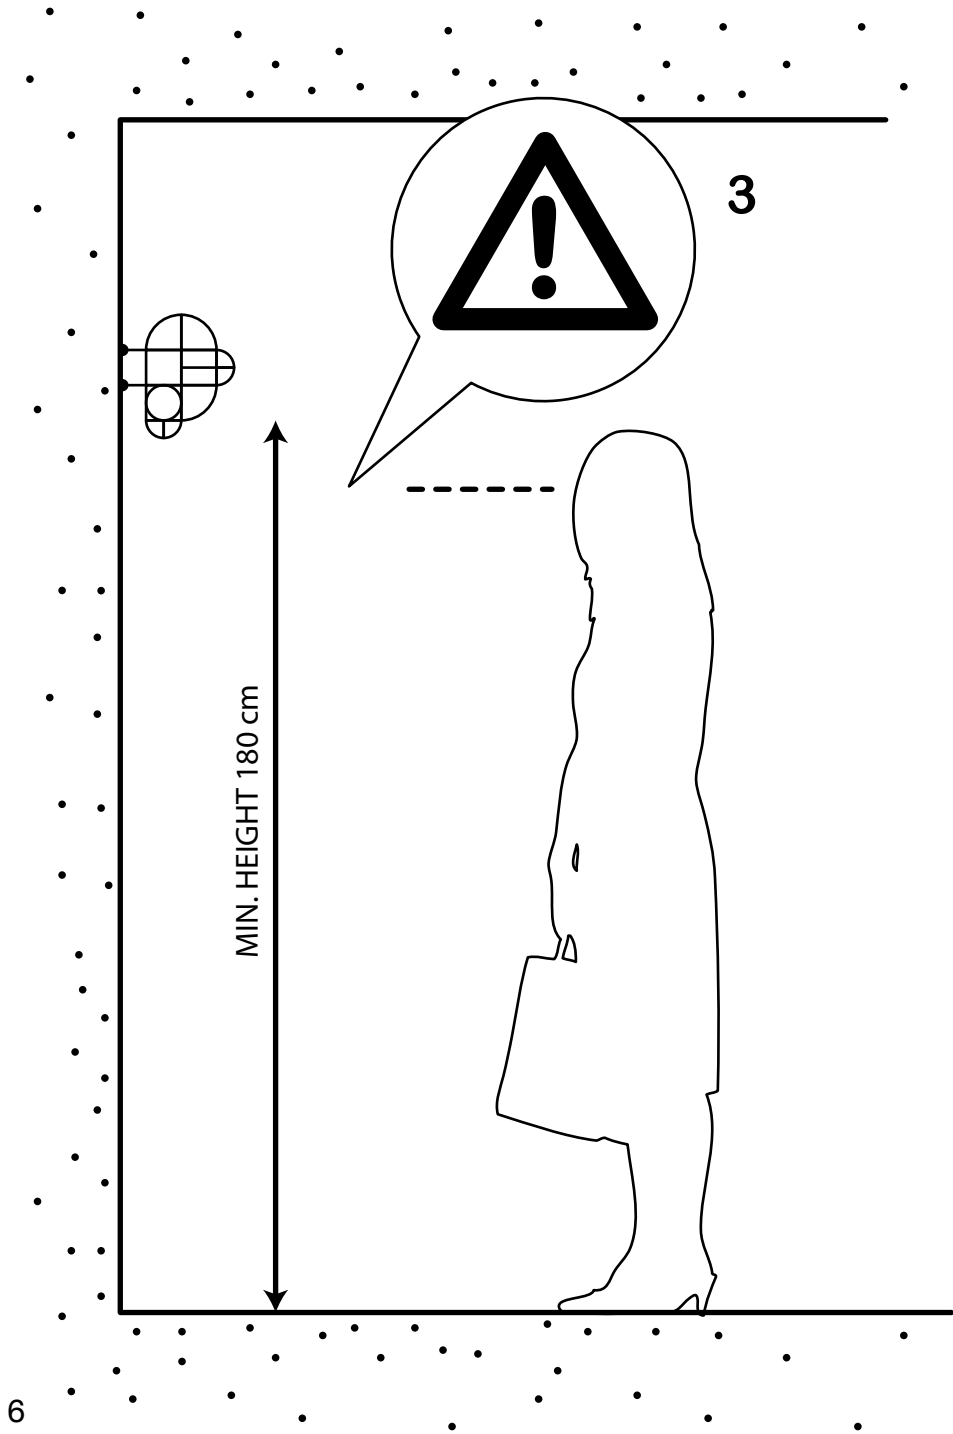

CMYK corner

cyan magenta yellow corner light

Dennis Parren

7

8

Dimmable	No
Power consumption	3 x 3 watt
Input voltage	AC100-240V 50/60Hz
Red Led	120 lumen
Green Led	170 lumen
Blue Led	50 lumen
Warranty	1 year