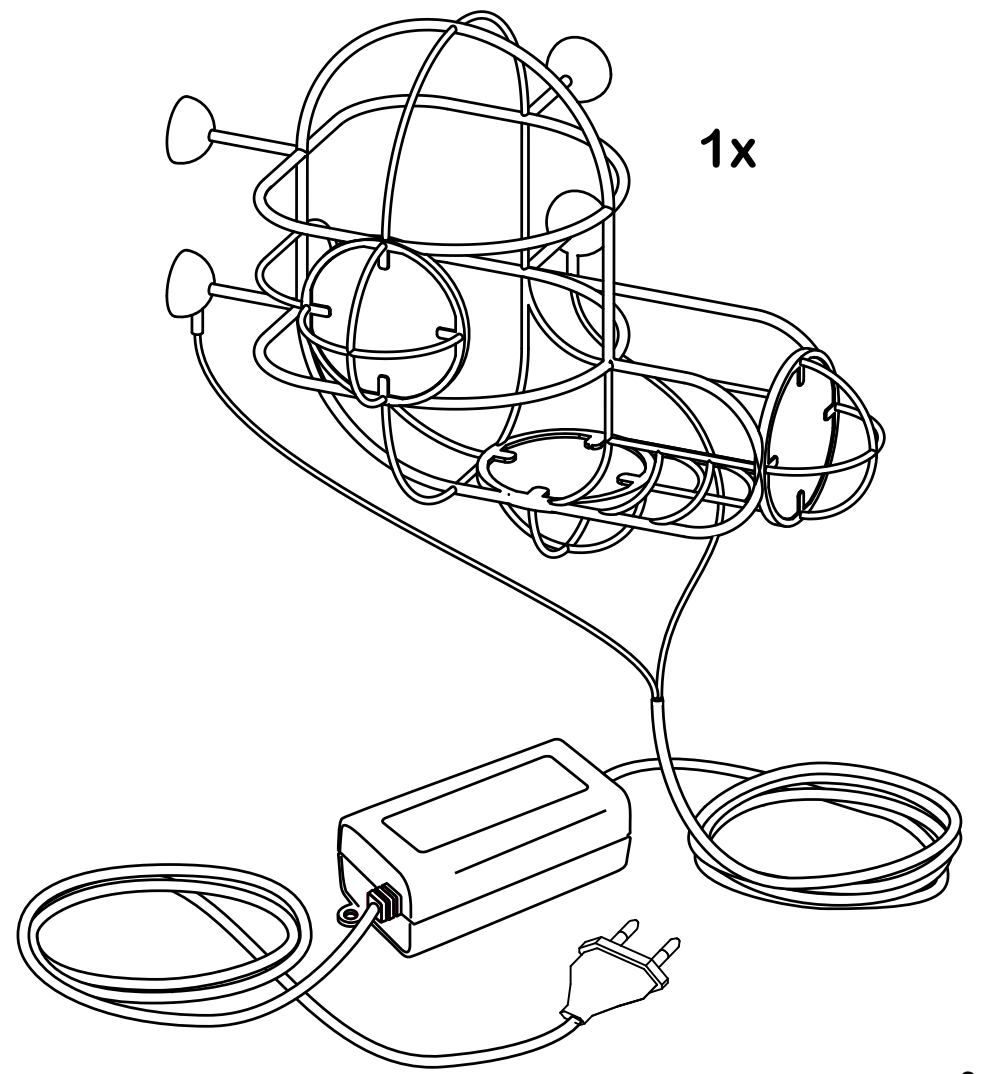

CMYK corner

cyan magenta yellow corner light

Dennis Parren

7

8

Dimmable	No
Power consumption	3 x 3 watt
Input voltage	AC100-240V 50/60Hz
Red Led	120 lumen
Green Led	170 lumen
Blue Led	50 lumen
Warranty	1 year