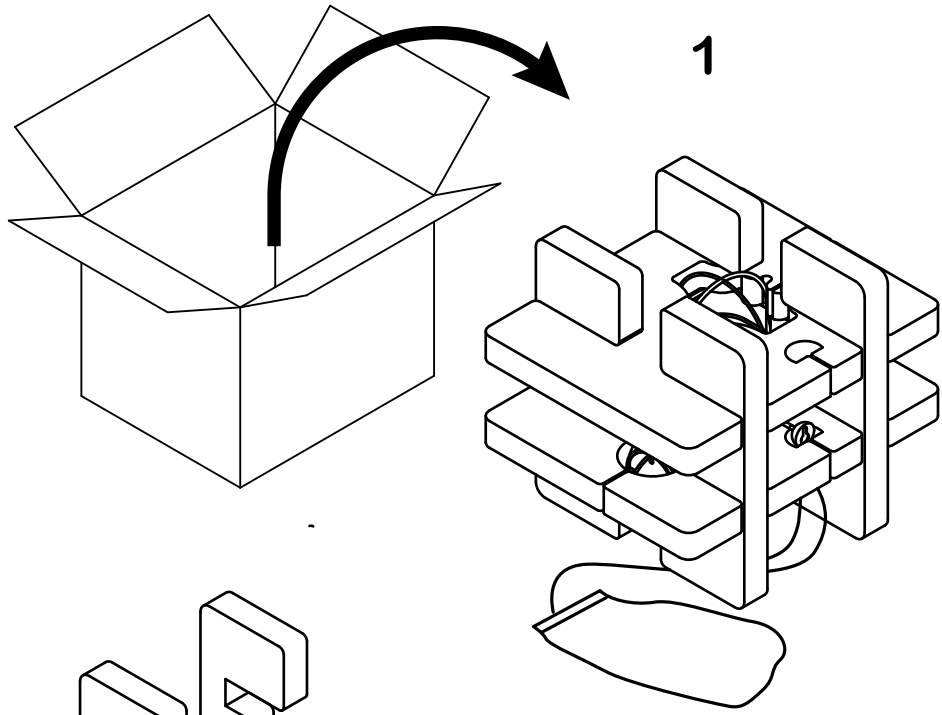

CMYK corner

cyan magenta yellow corner light

Dennis Parren

7

8

Dimmable	No
Power consumption	3 x 3 watt
Input voltage	AC100-240V 50/60Hz
Red Led	120 lumen
Green Led	170 lumen
Blue Led	50 lumen
Warranty	1 year