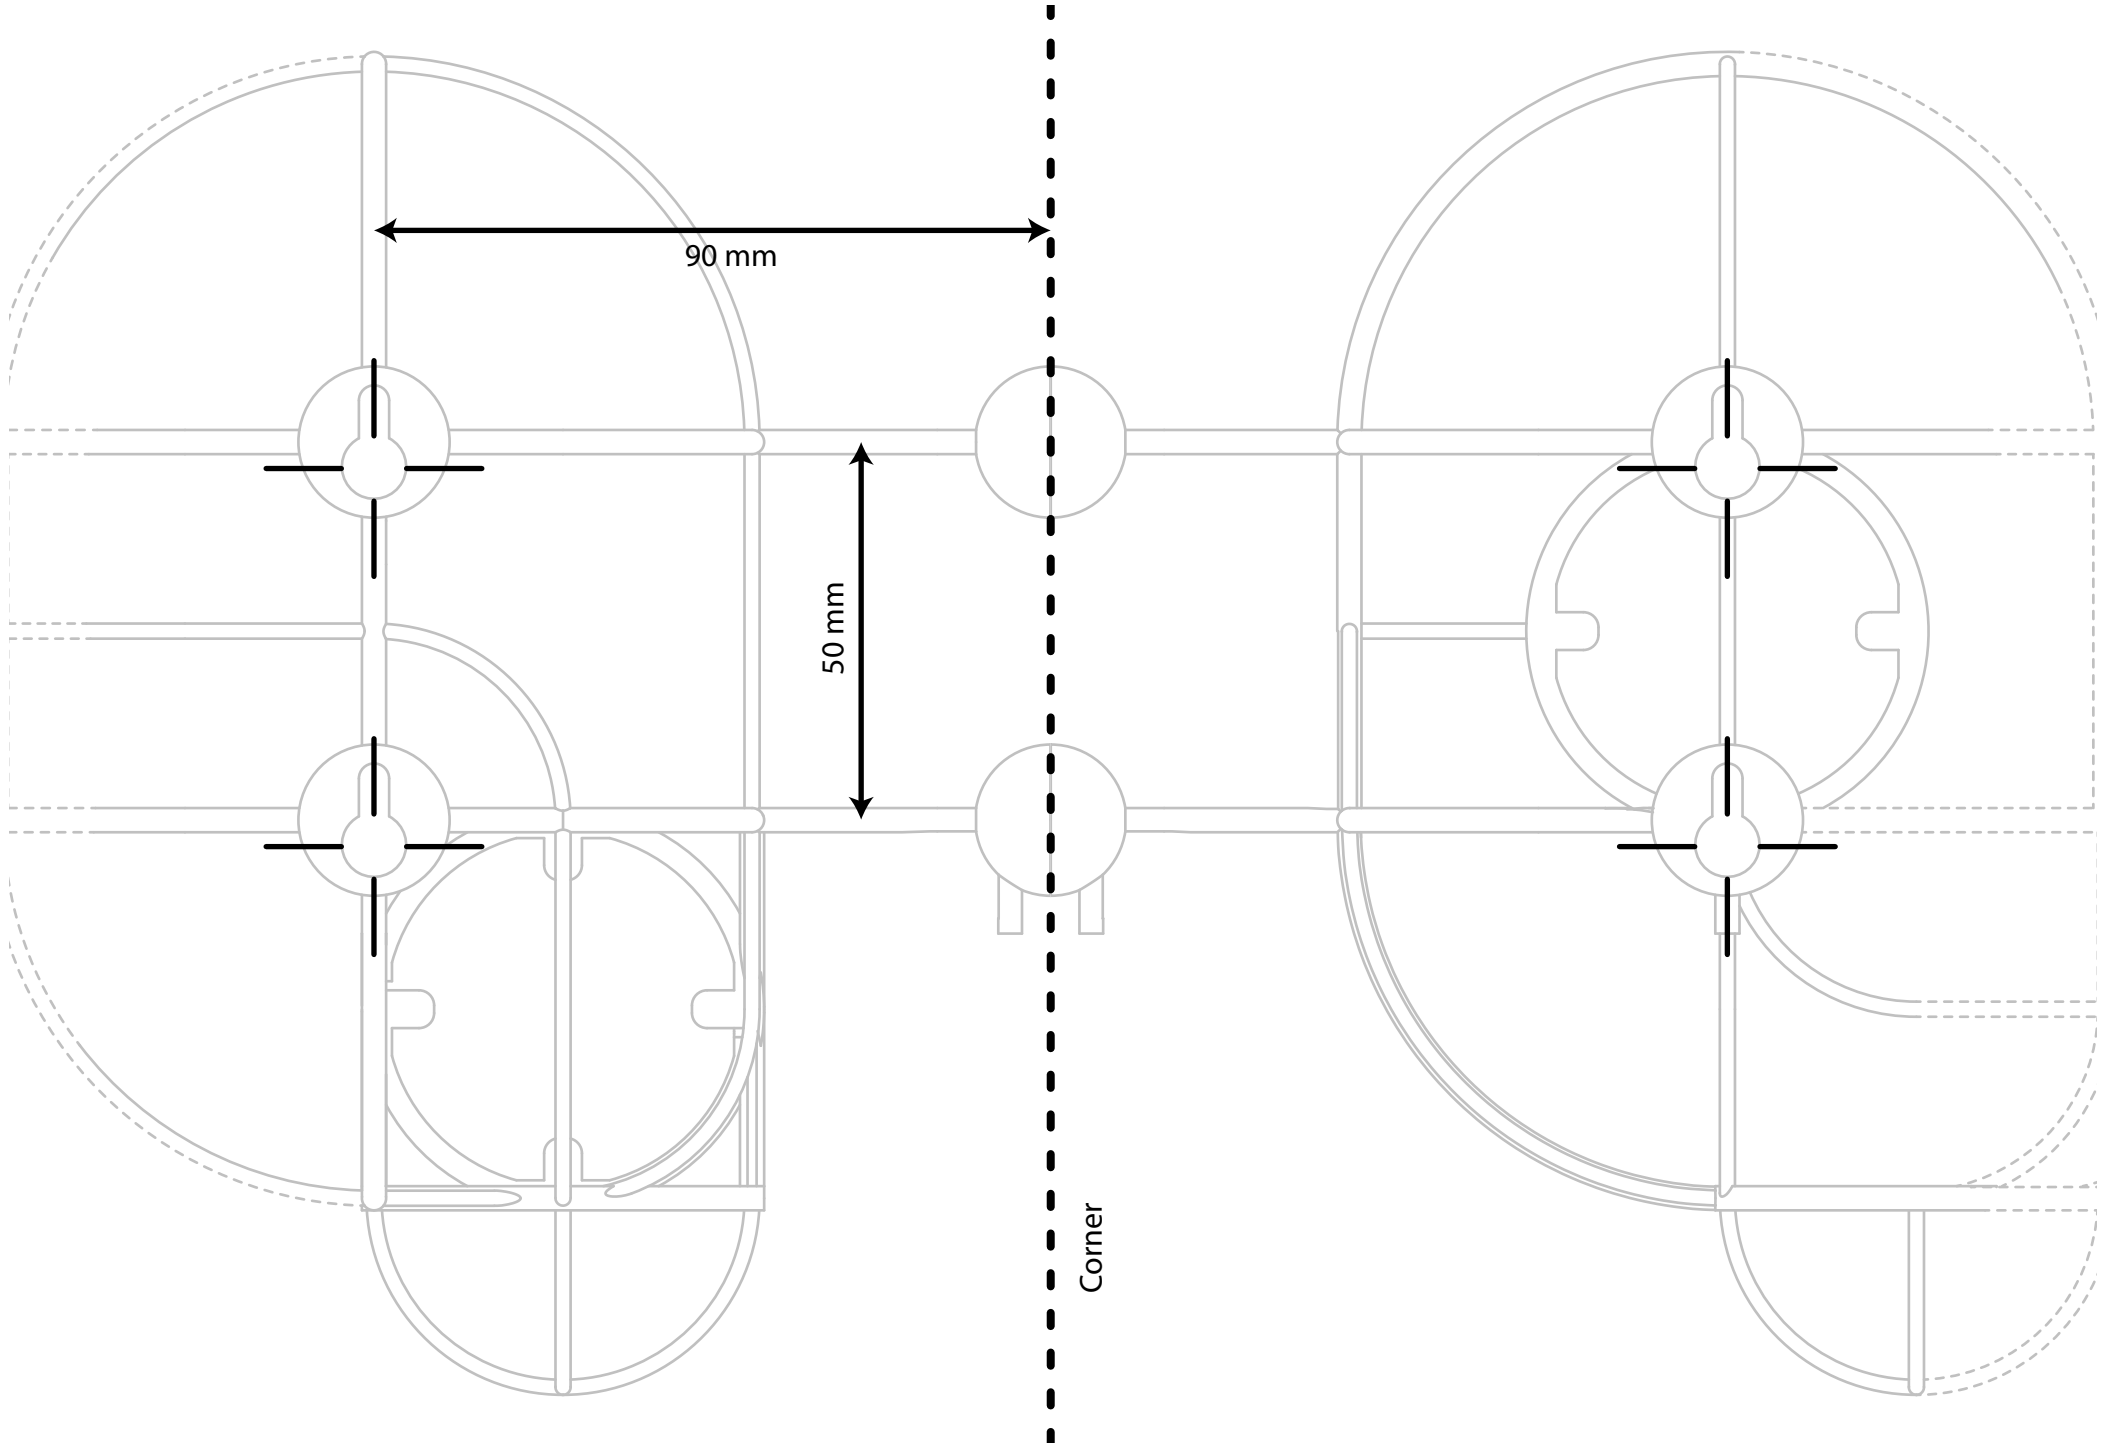

CMYK corner

cyan magenta yellow corner light

Dennis Parren

7

8

Dimmable	No
Power consumption	3 x 3 watt
Input voltage	AC100-240V 50/60Hz
Red Led	120 lumen
Green Led	170 lumen
Blue Led	50 lumen
Warranty	1 year